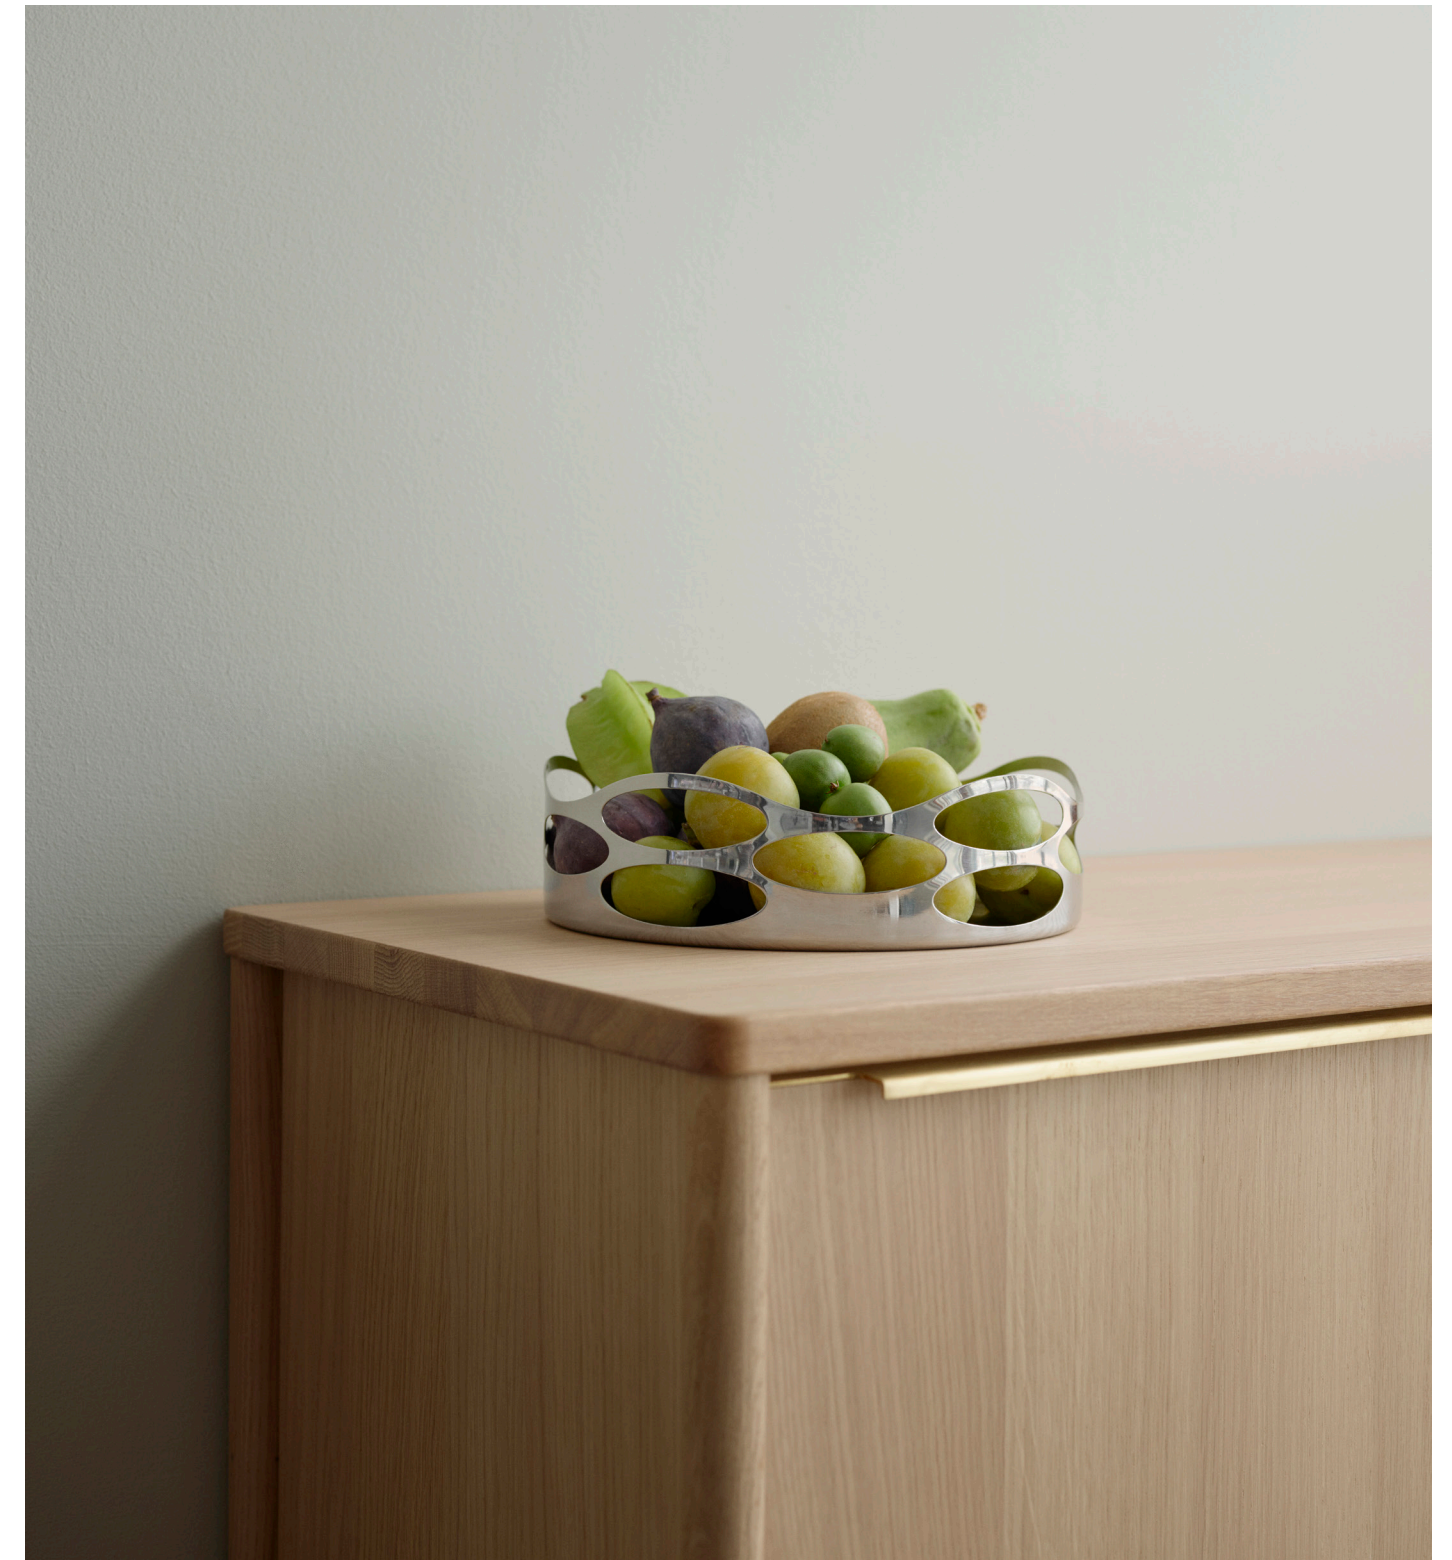

Explore

Take away serving tray
Design: Klaus Rath
art. no. x-8

Embrace bread tray
black
Design: Halskov & Dalsgaard
art. no. x-28-3

Embrace bread tray
chalk
Design: Halskov & Dalsgaard
art. no. x-28-3-1

Norstaal