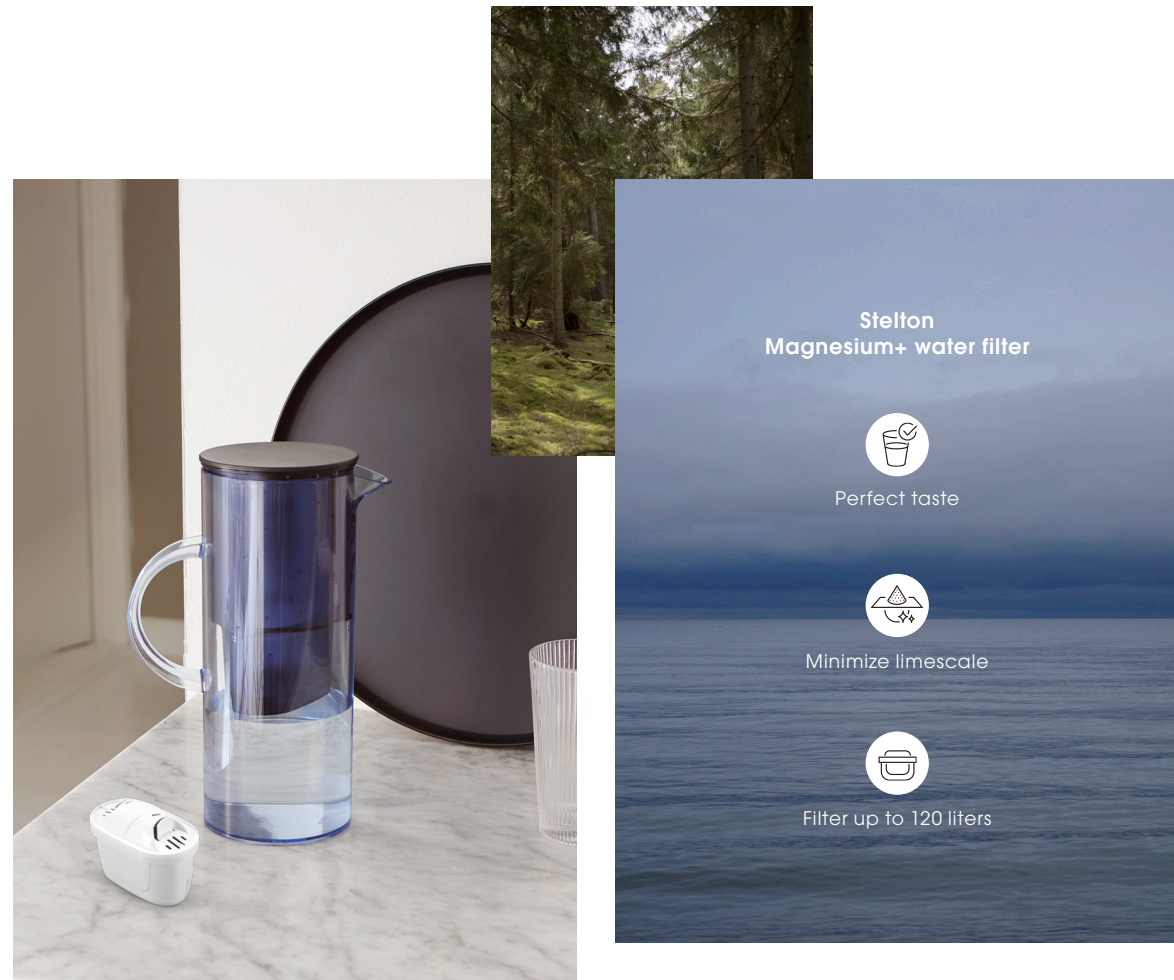

Inspired by the iconic EM77 thermos design, the EM tray and jug with lid epitomize stylish serving in the Stelton EM series. Crafted in Denmark, they seamlessly blend form and function with timeless elegance.

Simplicity at its best

The EM77 line includes a vacuum jug in 1-liter and 0.5-liter sizes, a French press, a water filter jug, a tray, and an electric kettle. This season, we are excited to introduce the EM77 electric kettle in a convenient 0.5-liter version.

The renowned EM77, designed by Erik Magnussen, features an elegant design that seamlessly blends form and function.

The Stelton Magnesium+ water filter removes heavy metals such as lead and copper, reduces limescale, and enriches the water with magnesium, enhancing the flavor of your water, coffee, tea, and other beverages. Filtering water reduces reliance on single-use plastic bottles, making it an eco-friendly and cost-effective choice. It also protects appliances like kettles and coffee machines, ensuring optimal performance and a longer lifespan. The Stelton Magnesium+ water filter is compatible with water filter jugs from leading brands that use the same filter type.