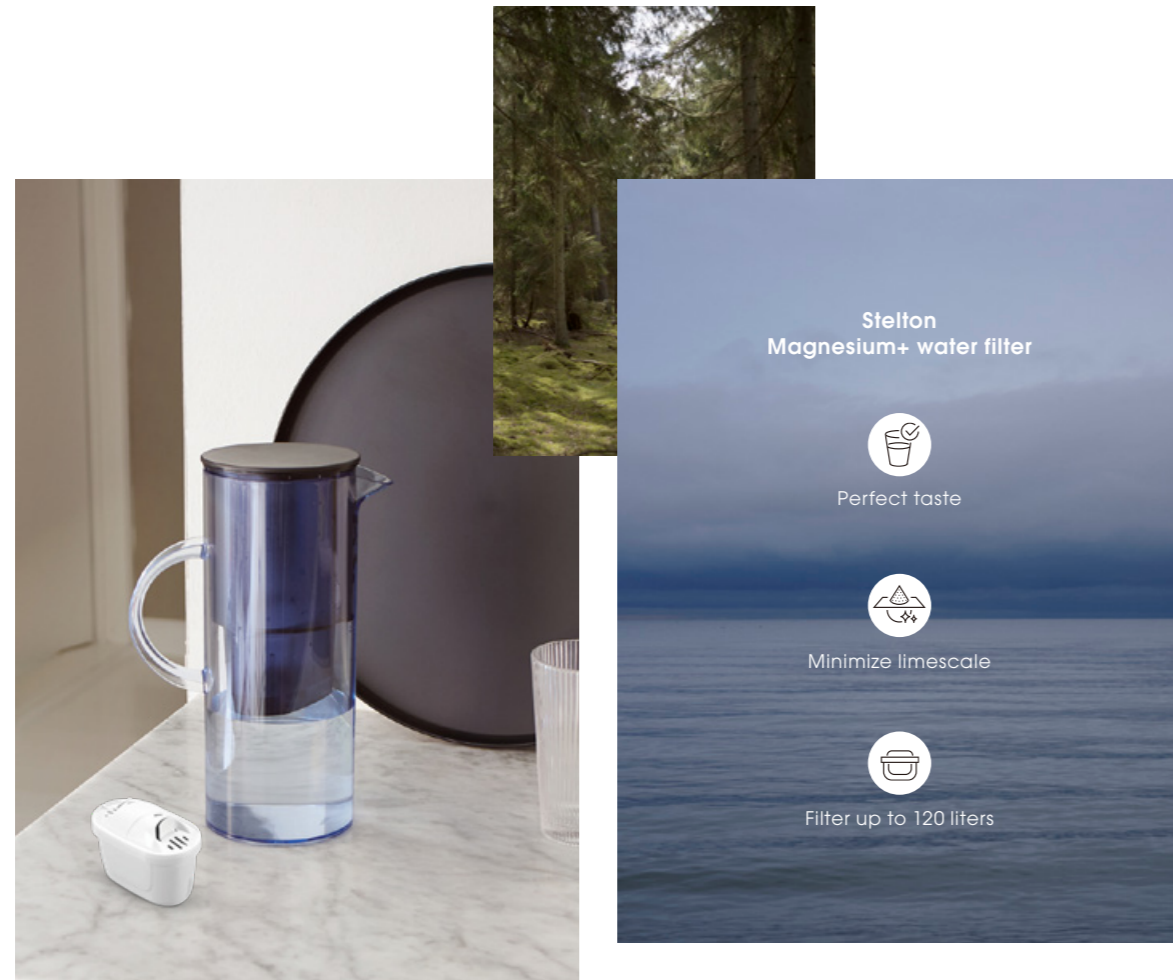

Inspired by the iconic EM77 thermos design, the EM tray and jug with lid epitomize stylish serving in the Stelton EM series. Crafted in Denmark, they seamlessly blend form and function with timeless elegance.

# Simplicity at its best

The EM77 line includes a vacuum jug in 1-liter and 0.5-liter sizes, a French press, a water filter jug, a tray, and an electric kettle. This season, we are excited to introduce the EM77 electric kettle in a convenient 0.5-liter version.

The renowned EM77, designed by Erik Magnussen, features an elegant design that seamlessly blends form and function.

The Stelton Magnesium+ water filter removes heavy metals such as lead and copper, reduces limescale, and enriches the water with magnesium, enhancing the flavor of your water, coffee, tea, and other beverages. Filtering water reduces reliance on single-use plastic bottles, making it an eco-friendly and cost-effective choice. It also protects appliances like kettles and coffee machines, ensuring optimal performance and a longer lifespan. The Stelton Magnesium+ water filter is compatible with water filter jugs from leading brands that use the same filter type.